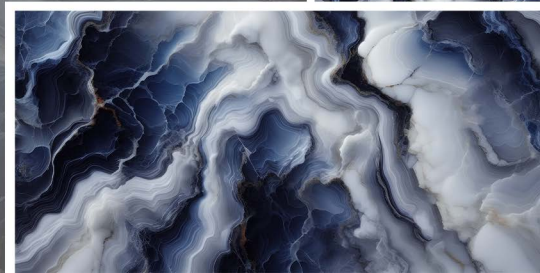

# VENNA

DARK BLUE

FACE :

6

SIZE :

1200 X 600 MM

SURFACE :

SUPER NANO POLISHED