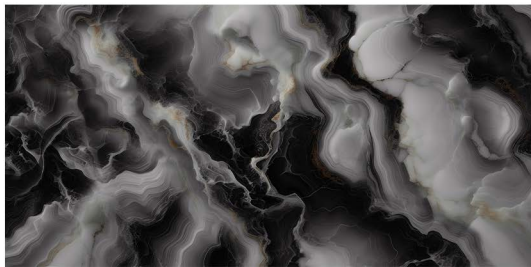

# VENNA

BLACK

FACE :

6

SIZE :

1200 X 600 MM

SURFACE :

SUPER NANO POLISHED